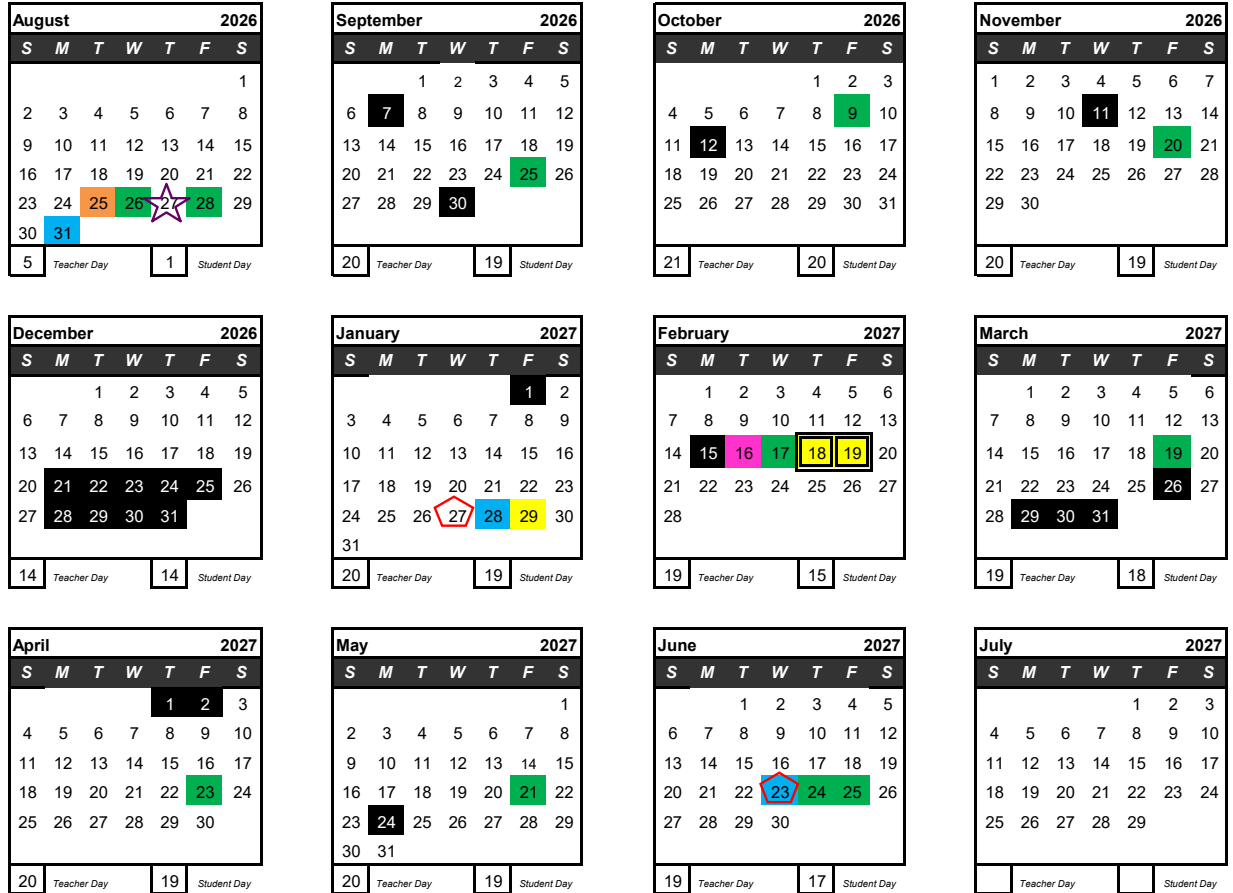

Theresetta Catholic School 2026-2027 Calendar

■ Start/End
 ■ School Professional Development
 ■ Day-in-Lieu
 ■ Article 8.6.1 PD Day
■ Non-Instructional (PD) Day
 □ Teachers' Convention/ATA Day
 ■ Holiday
 ☆ Mission & Ministry Day
 □ Diploma Exams
○ K-6 Report Cards go Home
 ▲ Cut off date for K-6 Report cards

Important Dates

August 24	Administrator's Meeting
August 25	Article 8.6.1 PD Day
August 26	PD Day
August 27	Mission & Ministry Day
August 28	PD Day
August 31	First Day of School for Students
September 7	Labour Day - Schools Closed
September 25	PD Day - No School for Students
September 30	Truth & Reconciliation Day - No School
October 9	PD Day - No School for Students
October 12	Thanksgiving - Schools Closed
November 11	Remembrance Day - School Closed
November 20	PD Day - No School for Students
Dec 21-Jan 1	Christmas Break
January 28	First Day of Second Semester
January 29	PD Day - No School for Students
February 15	Family Day - Schools Closed
February 16	Day in Lieu - Schools Closed
February 17	PD Day - No School for Students
Feb 18-19	Teachers' Convention - No School for Students
March 19	PD Day - No School for Students
March 26	Good Friday - Schools Closed
March 29	Easter Monday - Schools Closed
Mar 30-Apr 2	Easter Break - Schools Closed
April 23	PD Day - No School for Students
May 21	PD Day - No School for Students
May 24	Victoria Day - Schools Closed
June 23	Last Day of School for Students
June 24	Organizational Day
June 25	Organizational Day