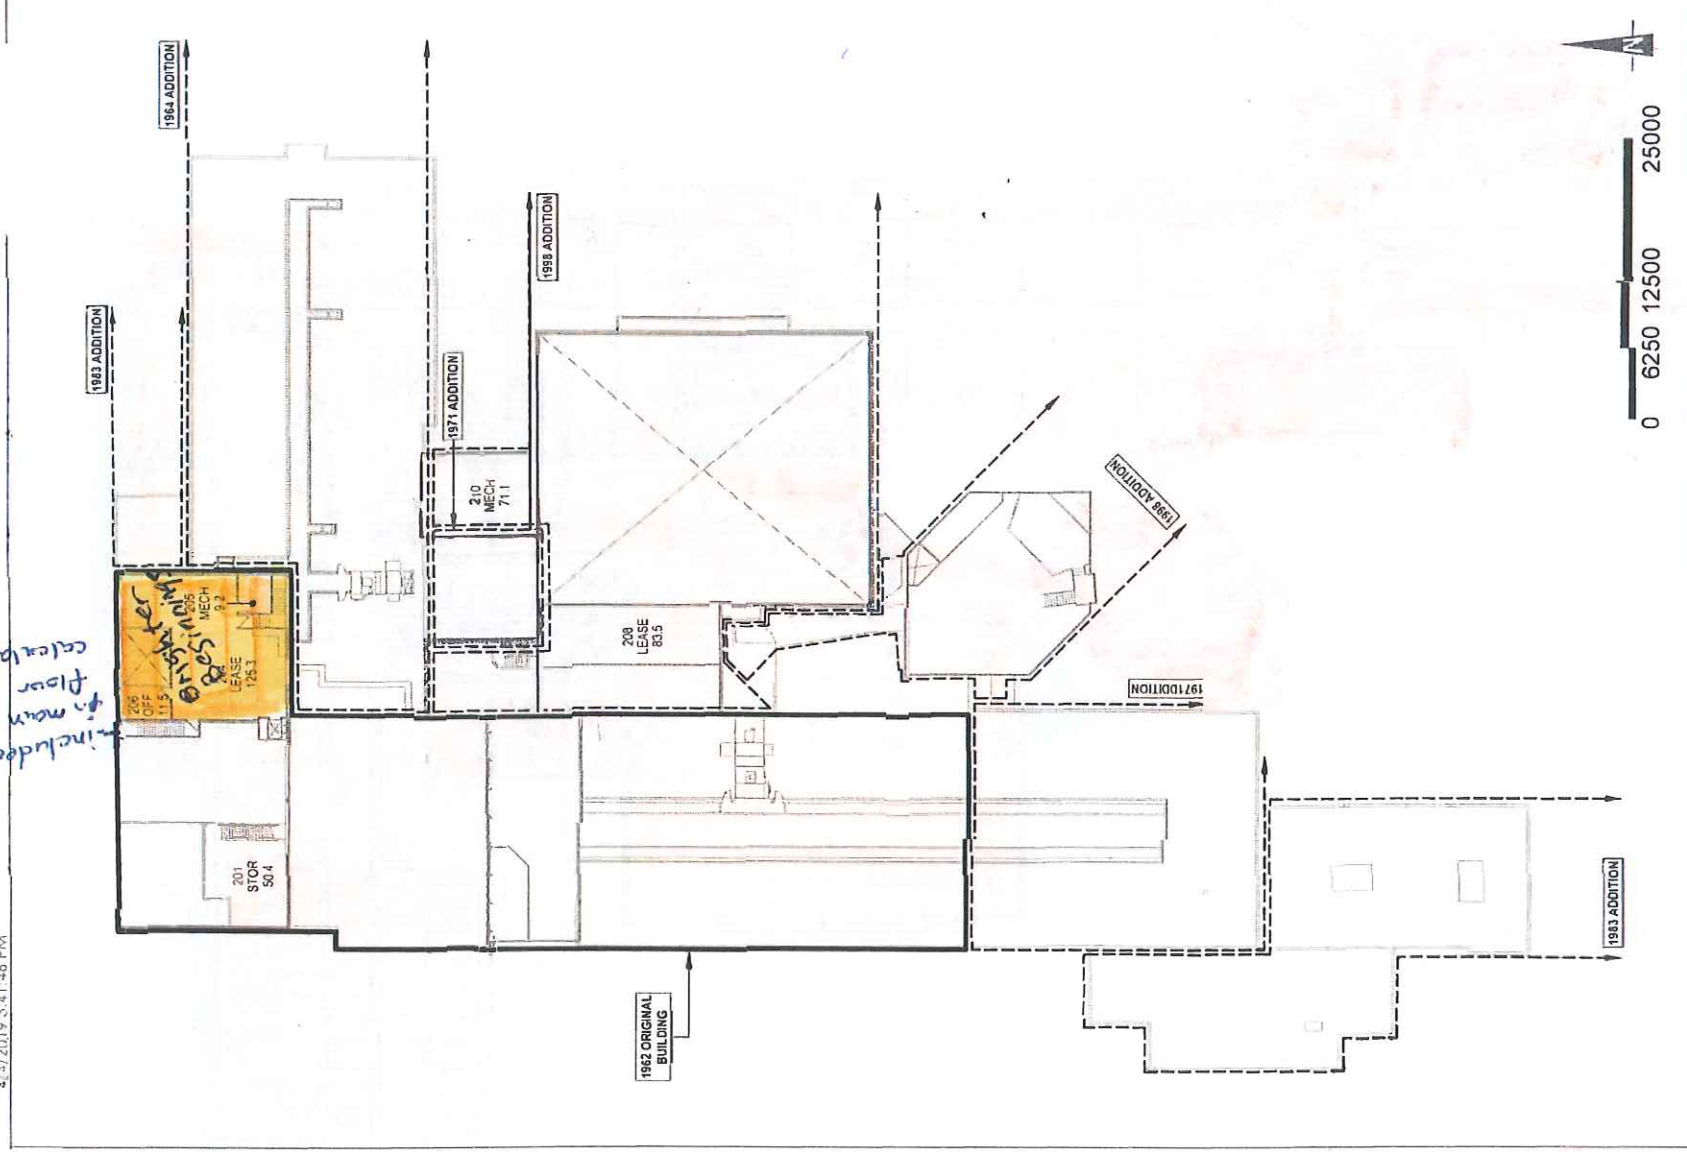

4/15/2019 3:41:46 PM

included for main calculation

EAST CENTRAL ALBERTA CATHOLIC SSRD NO. 16

ST JEROME'S CATHOLIC SCHOOL
4820 - 46 ST. VERMILION, ALBERTA

Date	March, 2019	Drawing	B.I.D.	B4212A
Drawn By	J.L.	School Code		3870
Scale	1 : 500	Sheet		3 of 4

Sec and Floor
SECOND PLAN